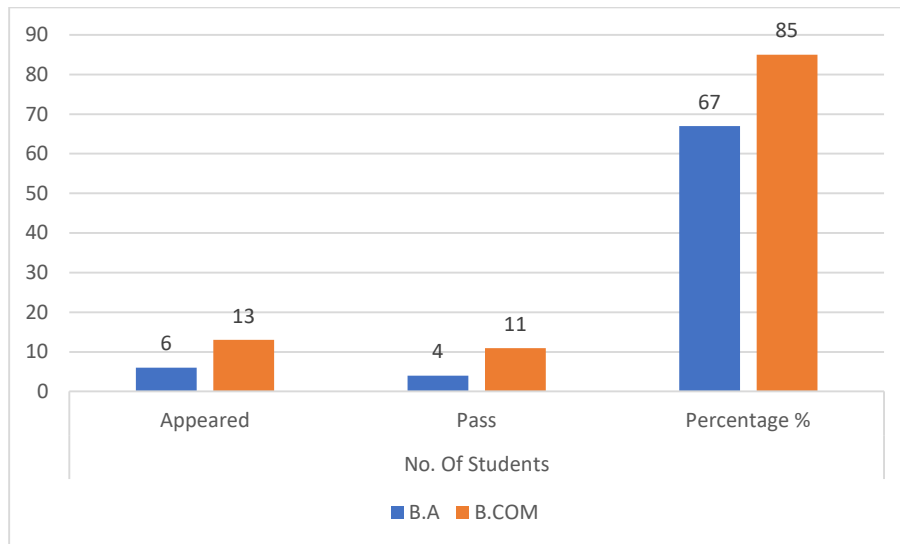

Results Analysis

I-Semester

2022-23

Sl.No	Group & Class	No. Of Students		
		Appeared	Pass	Percentage %
1	B.A	06	04	67
2	B.COM	13	11	85

Results Analysis

II-Semester

2022-23

Sl.No	Group & Class	No. Of Students		
		Appeared	Pass	Percentage %
1	B.A	06	04	67
2	B.COM	12	09	75