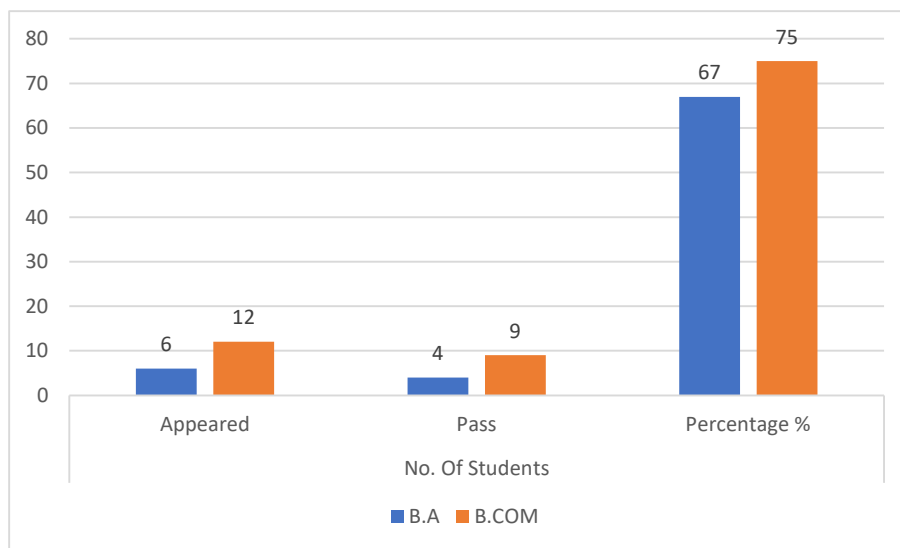

Results Analysis

I-Semester

2022-23

Sl.No	Group & Class	No. Of Students		
		Appeared	Pass	Percentage %
1	B.A	06	04	67
2	B.COM	13	11	85

Results Analysis

II-Semester

2022-23

Sl.No	Group & Class	No. Of Students		
		Appeared	Pass	Percentage %
1	B.A	06	04	67
2	B.COM	12	09	75